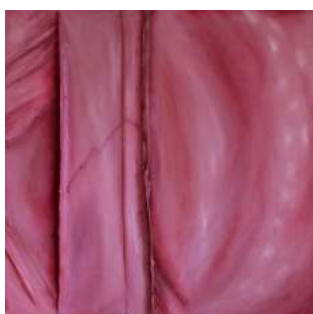

GALLERY 1

CC
Hide, 2023
Oil and found material on
canvas
32 x 24 in.

CC and NINA GONZALEZ
Bestial, 2023
Crystal, Magnovak TV, Burned
DVD
Variation 1/3
Dimensions variable

CC
23.11.23 (Diptych), 2023
Acrylic and found material on
wood panel
8 x 6 in. each

CC
Morph, 2023
Oil and hair on canvas
40 x 48 1/2 in.

CC
06//02, 2023
Oil and found material on
canvas
24 x 18 in.

GALLERY 2

CC
Pectin, 2023
Oil and found material on
canvas
30 x 30 in

RUBY CHEN
Morphous 002, 2023
Plaster, acrylic, varnish, and
mixed media skeleton
50 x 28 x 3 in.

RUBY CHEN
Morphous 001, 2023
Plaster, acrylic, varnish, and
mixed media skeleton
25 in. dia. x 24 in

RUBY CHEN
Performance piece 001, 2023
Crocheted chainmail, aluminum
plates, on human body
Dimensions variable

RUBY CHEN
Morphous 003, 2023
plaster, clay, lingerie, charcoal
lime wash, and varnish
11.75 x 5.5 in. dia.